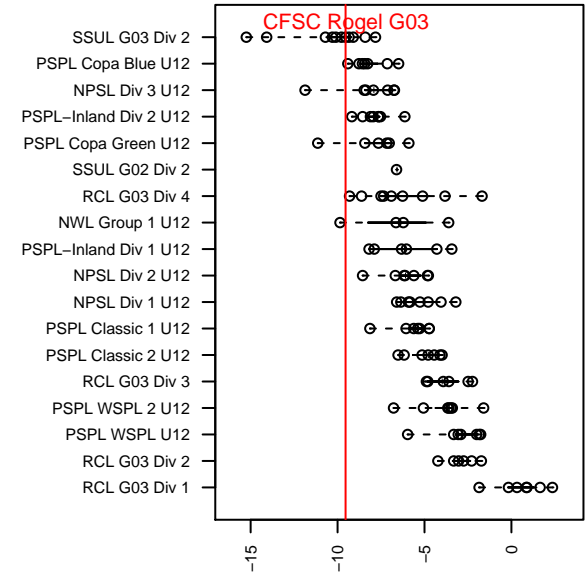

# CFSC Rogel G03

, WA  
G03 total strength=171  
attack=0.12 defense=0.11  
fall league = SSUL G03 Div 2

alt names used:  
CFSC GU – 12 Rogel

Venues played:  
2015 SSUL G03 Div 2

**attack and defense variance (black dot)  
relative to other teams  
and top 10 in region**

**attack and defense rating  
relative to others at age  
and all opponents in last 13 months**

**Performance relative to 13 month average**

**Performance relative to 13 month average**

<b>date</b>	<b>home</b>		<b>away</b>		<b>venue</b>	<b>pred.home</b>	<b>pred.away</b>
2015-11-21	Kent United White G03	0	CFSC Rogel G03	0	2015 SSUL G03 Div 2	2.28	0.51
2015-11-07	MpVSA Daniel G03	0	CFSC Rogel G03	5	2015 SSUL G03 Div 2	0.12	4.69
2015-10-24	CFSC Rogel G03	2	FWFC Storm G03	0	2015 SSUL G03 Div 2	2.94	0.18
2015-10-17	FWFC Team Scream G03	1	CFSC Rogel G03	2	2015 SSUL G03 Div 2	0.99	0.95
2015-10-10	Harbor Firebirds G03	1	CFSC Rogel G03	1	2015 SSUL G03 Div 2	0.90	0.65
2015-10-03	CFSC Klapperich G03	0	CFSC Rogel G03	3	2015 SSUL G03 Div 2	0.92	1.64
2015-09-19	CFSC Rogel G03	1	Heartbreakers G03	2	2015 SSUL G03 Div 2	1.76	1.13
2015-09-12	CFSC Rogel G03	0	UPSC Storm G03	5	2015 SSUL G03 Div 2	0.87	2.48