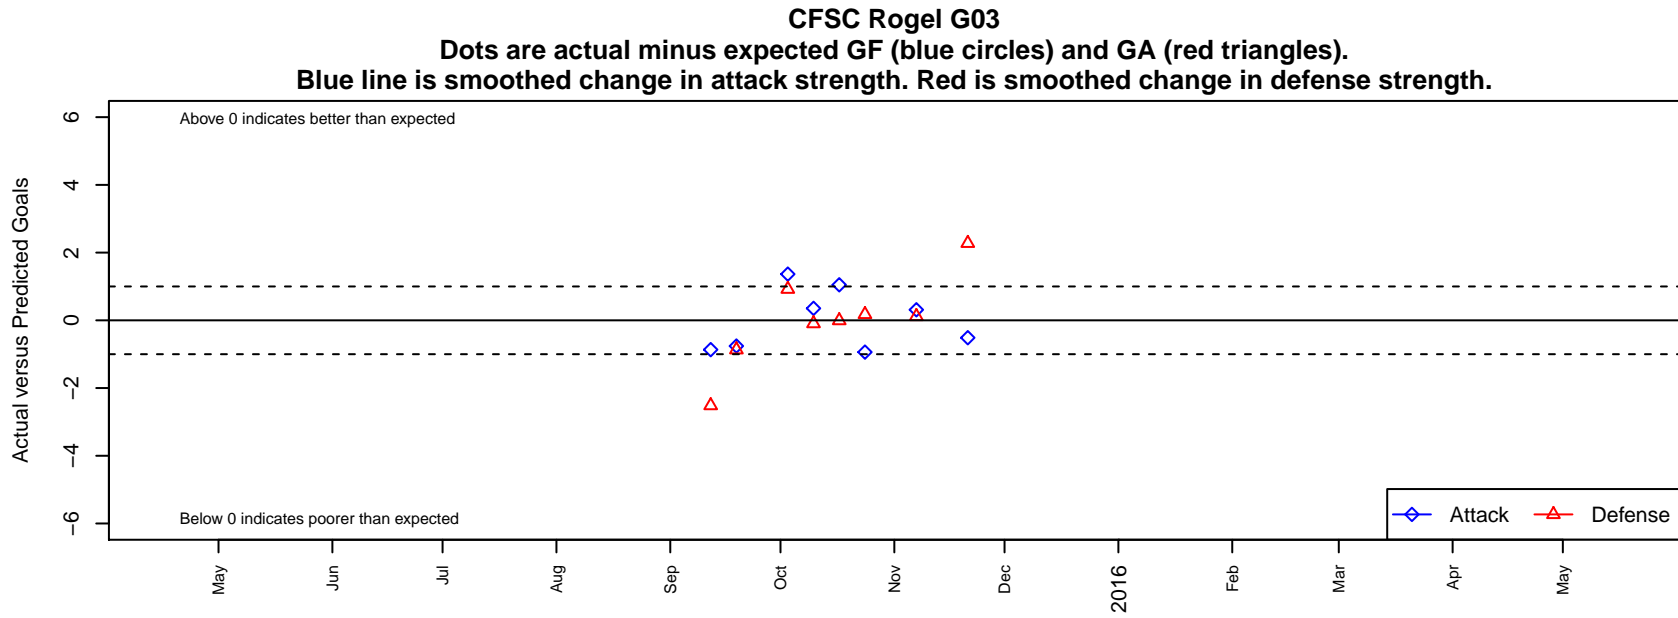

# CFSC Rogel G03

, WA  
G03 total strength=171  
attack=0.12 defense=0.11  
fall league = SSUL G03 Div 2

alt names used:  
CFSC GU – 12 Rogel

Venues played:  
2015 SSUL G03 Div 2

**attack and defense variance (black dot)  
relative to other teams  
and top 10 in region**