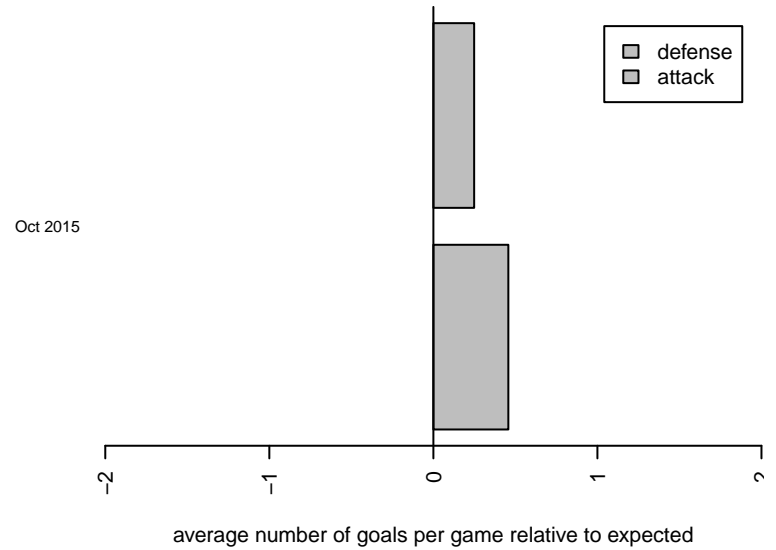

Performance relative to 13 month average